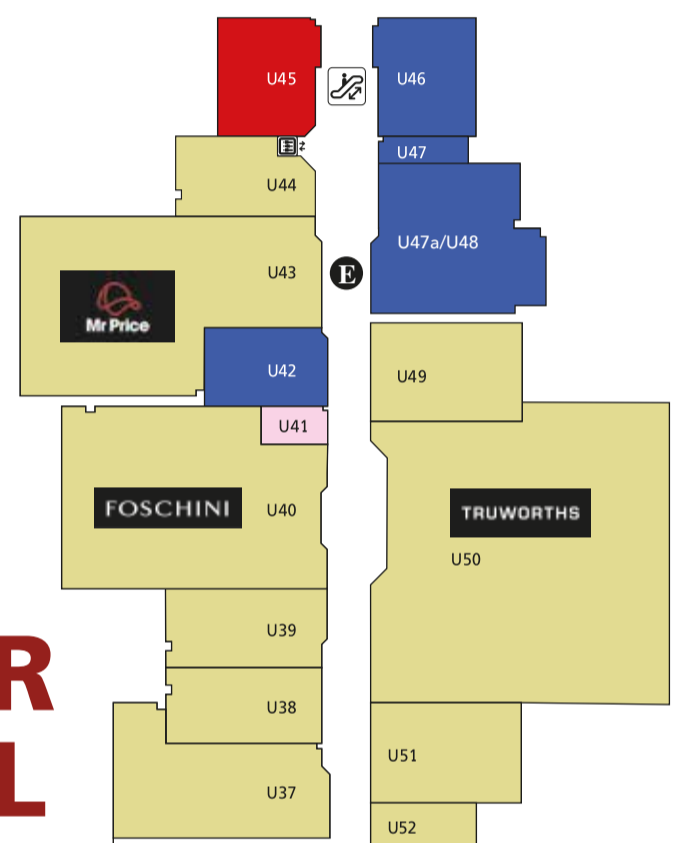

LOWER LEVEL

UPPER LEVEL

Store Directory

Baby Accessories, Equipment and Toys

- L01 Baby Boom
- L39 Toys R Us

Books, Stationery, Crafts, Arts, Gifts & Tobacconists

- L52/53 Bargain Books
- U15 CNA
- U08a Moments of Grace
- L99 Smugglers Cove

Electronics, IT, Communications & Photography

- L93b Cell C
- L48 Gadget Candy
- U70 Gadget World
- L91a Game4U
- U65/66 Incredible Connection
- U06/07 Kit's Photo
- L107 Matrix Warehouse
- L97 MTN
- L71b Pep Cell
- U04 Pep Cell
- L96 Telkom
- L05 VCell Clinix
- U24 Vodacom 4U
- L15 Vodashop

Entertainment

- L22/24 Musica
- L51 Ster Kinekor Cinemas
- L44/46 The Fun Company

Fashion, Shoes & Accessories

- U53 A & D Spitz
- U63/64 Ackermans
- U44 Ackermans Women
- L91b/92 Cotton On
- U39 Donna
- U51 Exact!
- U54 Fabiani
- U40 Foschini
- U28 Green Cross
- L17/20 H&M
- L65/66 Ideals
- U49 Identity
- L67 Jet
- U59 John Craig
- U32 Just Undies
- U52 Kurt Geiger
- U56 Legit
- U38 Markham
- U36 Mat & May
- U37 Milady's
- U43 Mr Price Weekend
- L11b Pep Clothing
- L06 Pick 'n Pay Clothing
- U60 Queenspark
- L64/64a Rage
- U61 Refinery
- L58/59 Relay Jeans
- L88-90 Shoe City

Furniture, Décor & Homeware

- U62 @Home
- L36 Bradlows
- L02/04 House & Home
- L108 Mr Price Home
- L74-78 Pep Home
- L94 Sheet Street
- L34 Sleepmaster
- L35 UFO Furniture

Groceries & Departmental

- U05 Checkers
- L70 Edgars
- L84 Food Lovers Market
- U01 Game
- L101 Pick n Pay
- L43 The Hub
- U31 Woolworths